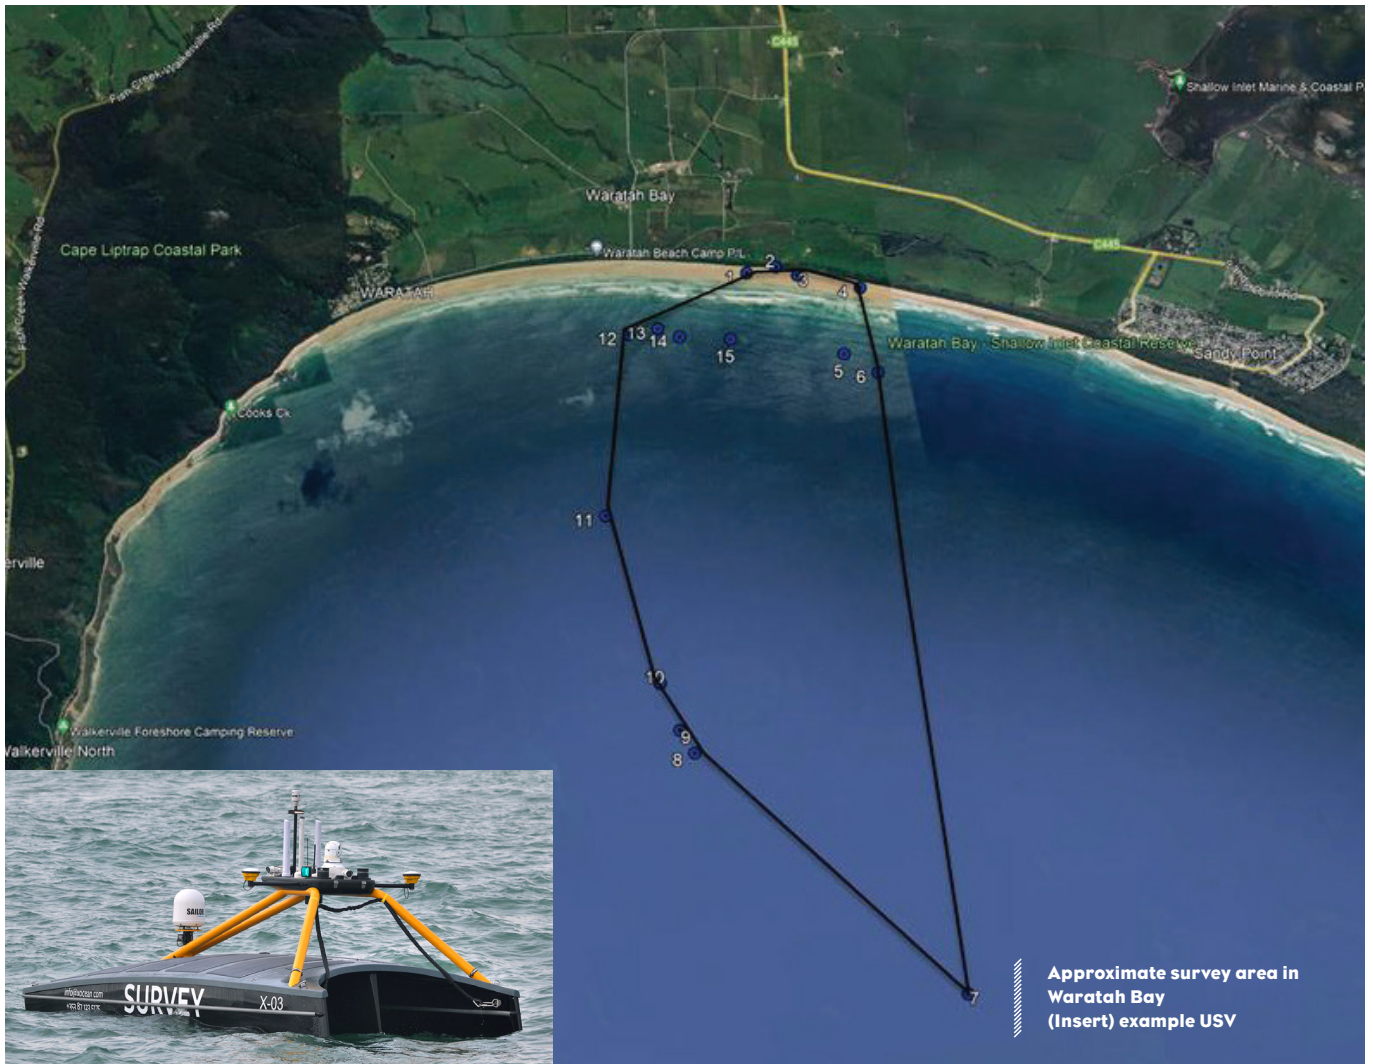

WORKS NOTIFICATION

GEOPHYSICAL SURVEYS OF WARATAH BAY

We are undertaking important investigations to help us understand local conditions and plan for Marinius Link.

Starting Saturday, 23 September for 5 days, weather permitting, Marinius Link will be undertaking non-invasive geophysical surveys in Waratah Bay.

The survey is expected to take several days, weather and tidal conditions permitting.

Using an Uncrewed Surface Vessel (USV), the field team will remotely survey seabed conditions spanning 270km of the Waratah Bay region. The data collected will assist with the planning for the installation of Marinius Link's undersea cable.

WHAT YOU MAY SEE:

- ◇ **The USV, launched from the Walkerville North Boat Ramp with a further support vessel.**
- ◇ **The USV, fitted with survey equipment suitable for seabed surface mapping and data gathering.**
- ◇ **Specialist consultants undertaking survey activities.**
- ◇ **Signage and temporary barriers at the boat ramp when launching and retrieving the USV.**

BACKGROUND

Marinus Link is an underground and undersea electricity and data cable that will further connect Tasmania and Victoria.

The cable will run 255km undersea from North West Tasmania to Waratah Bay in Victoria, then a further 90km underground to the Latrobe Valley.